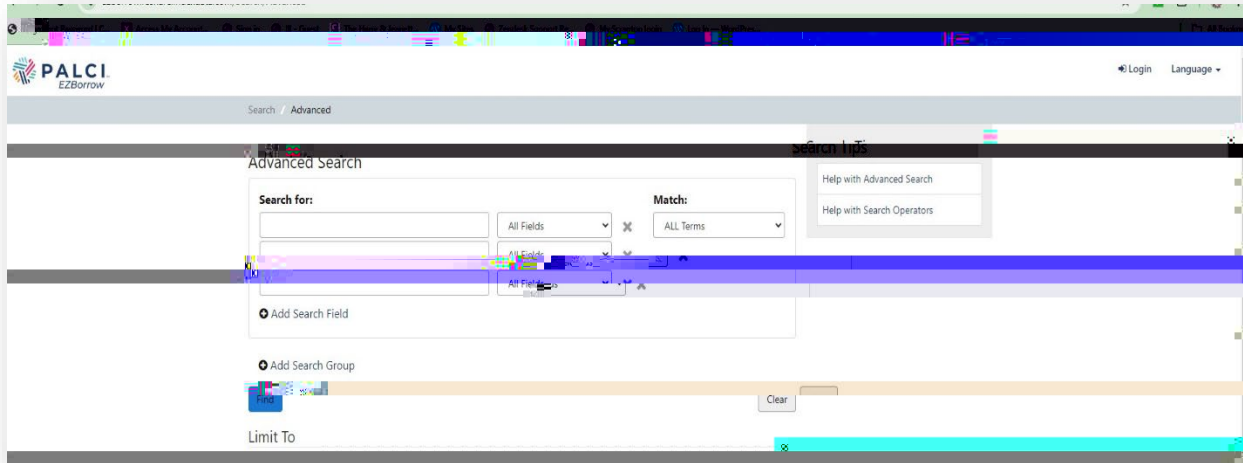

The new "My Account" feature in PALCI/EZBorrow

A new "My Account" feature has been added to the EZBorrow search platform:

<https://ezborrow.reshare.indexdata.com>.

The basic "My Account" page is displayed in this example. Your page may look different based on your borrowing history.